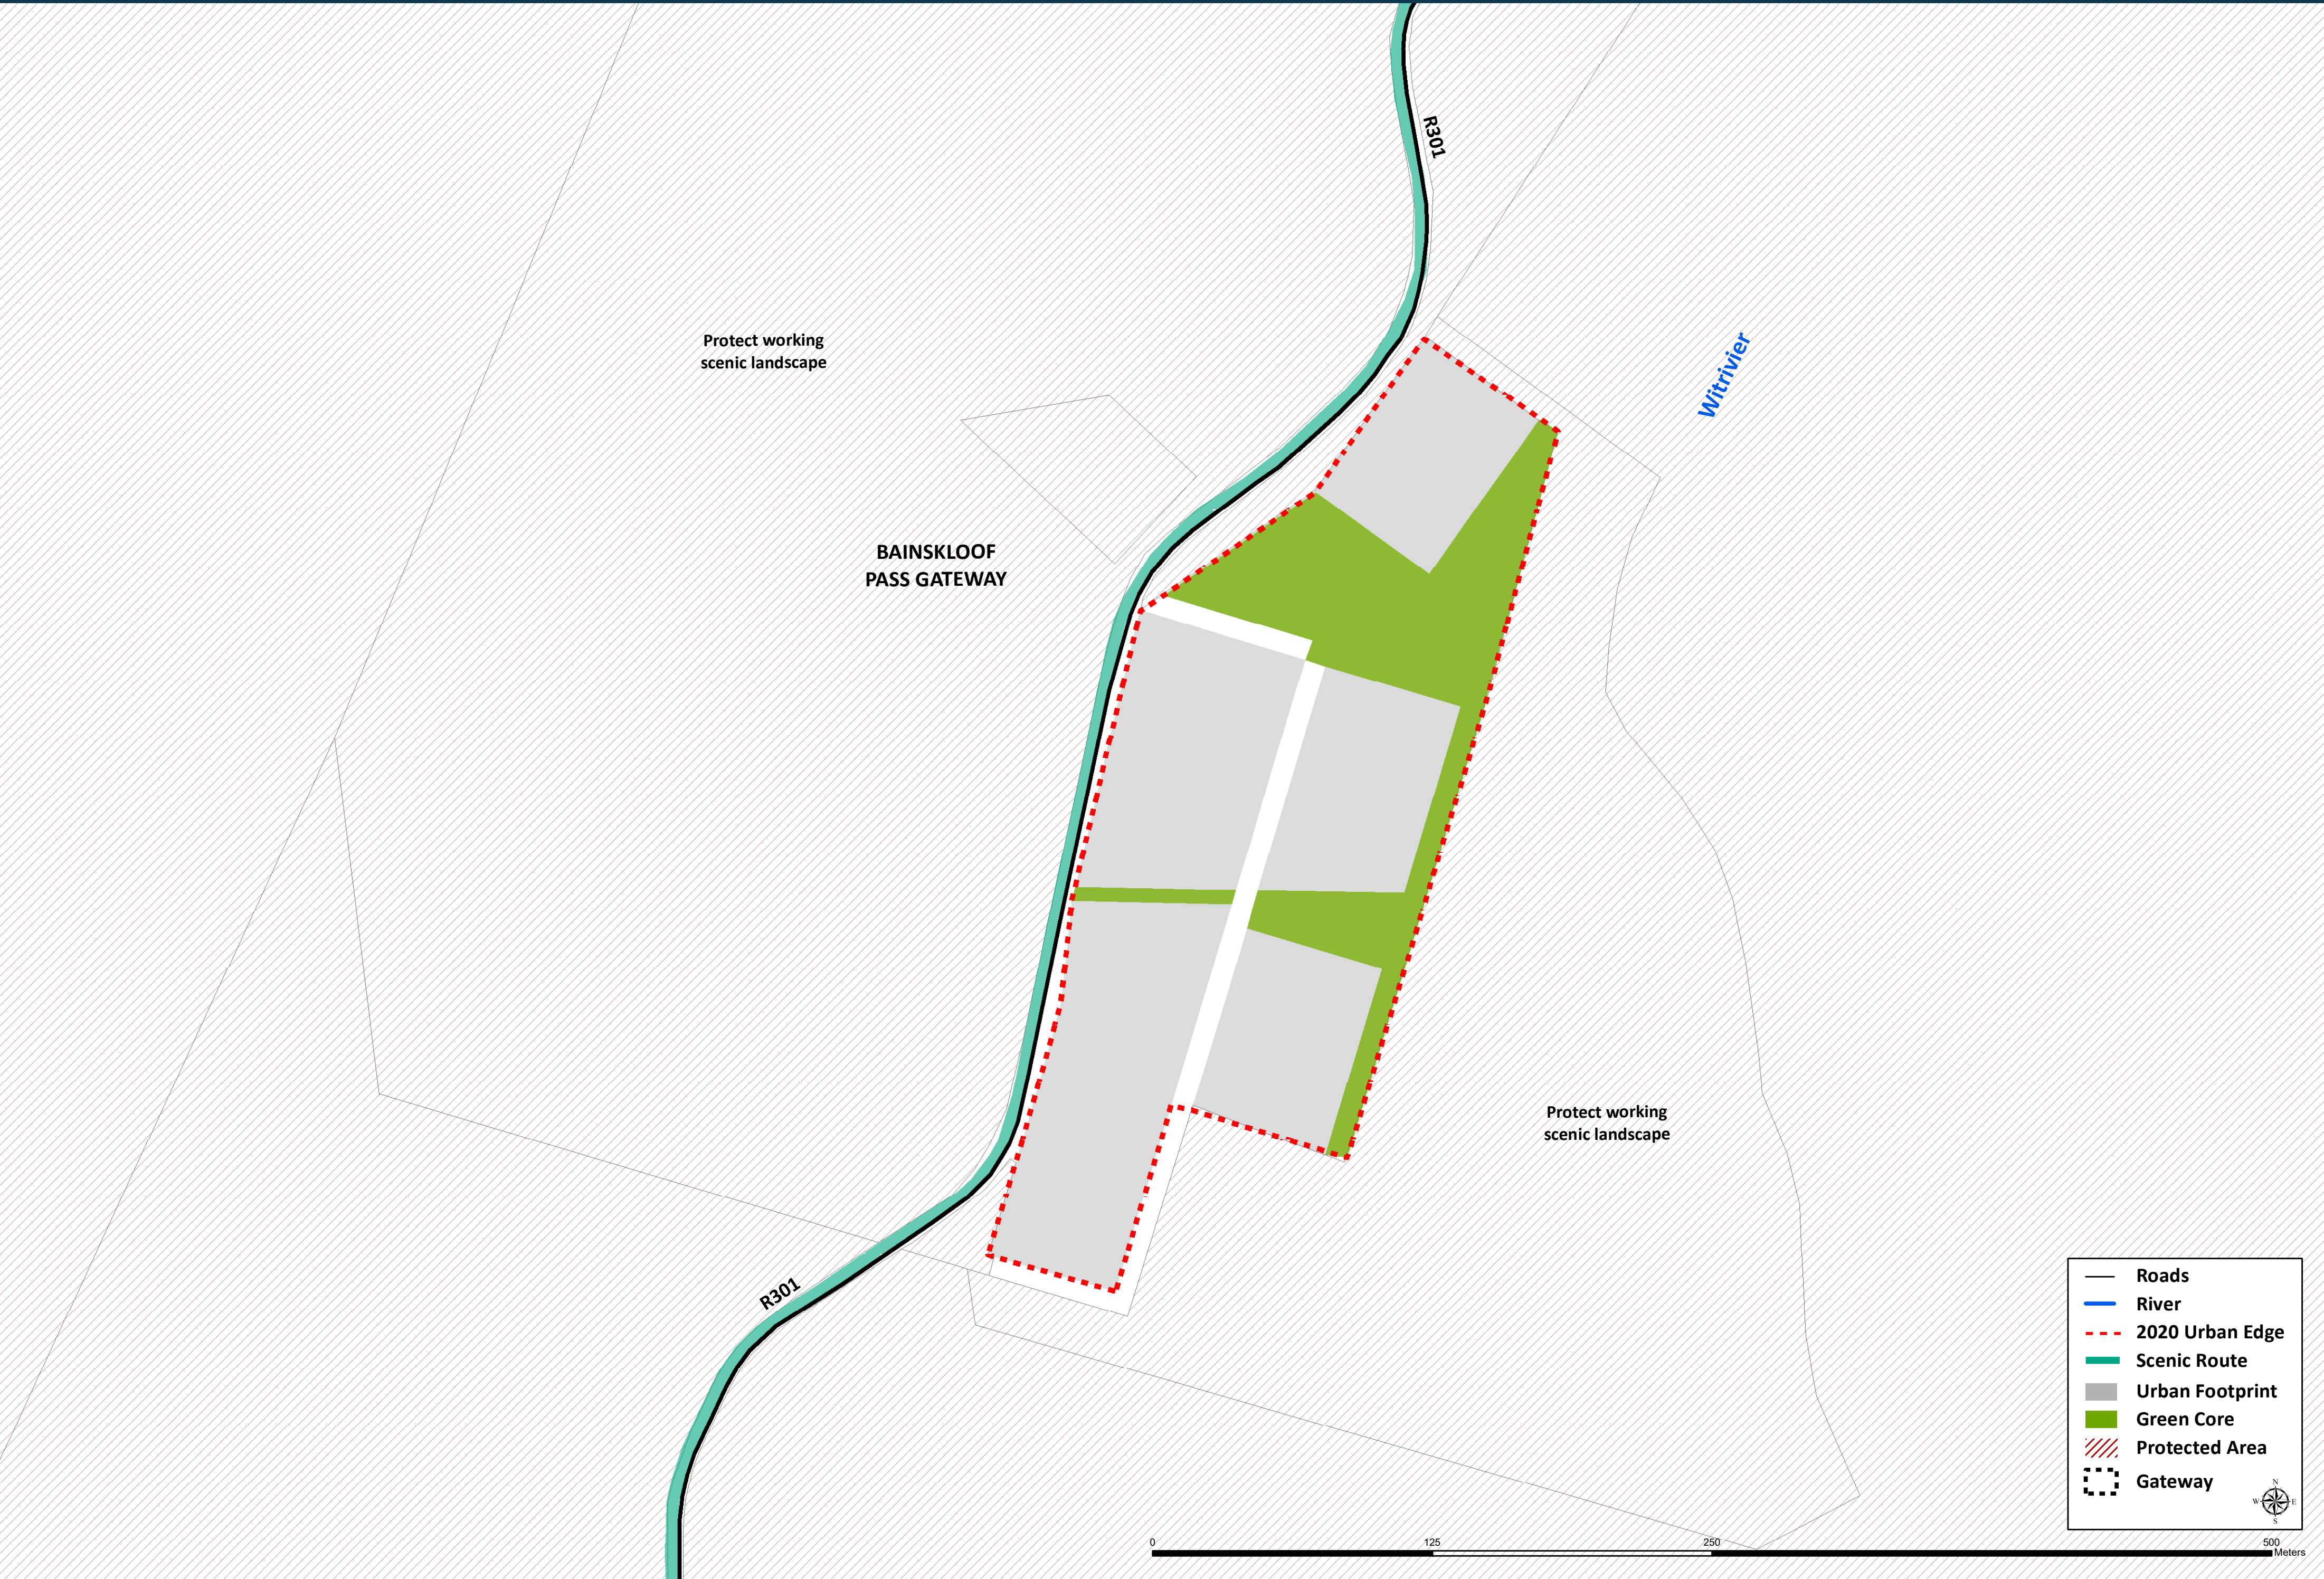

FA12 BAINSKLOOF VILLAGE: SPATIAL FRAMEWORK

Protect working scenic landscape

BAINSKLOOF PASS GATEWAY

Witrivier

Protect working scenic landscape

- Roads
- River
- - - 2020 Urban Edge
- Scenic Route
- Urban Footprint
- Green Core
- ▨ Protected Area
- ⋯ Gateway