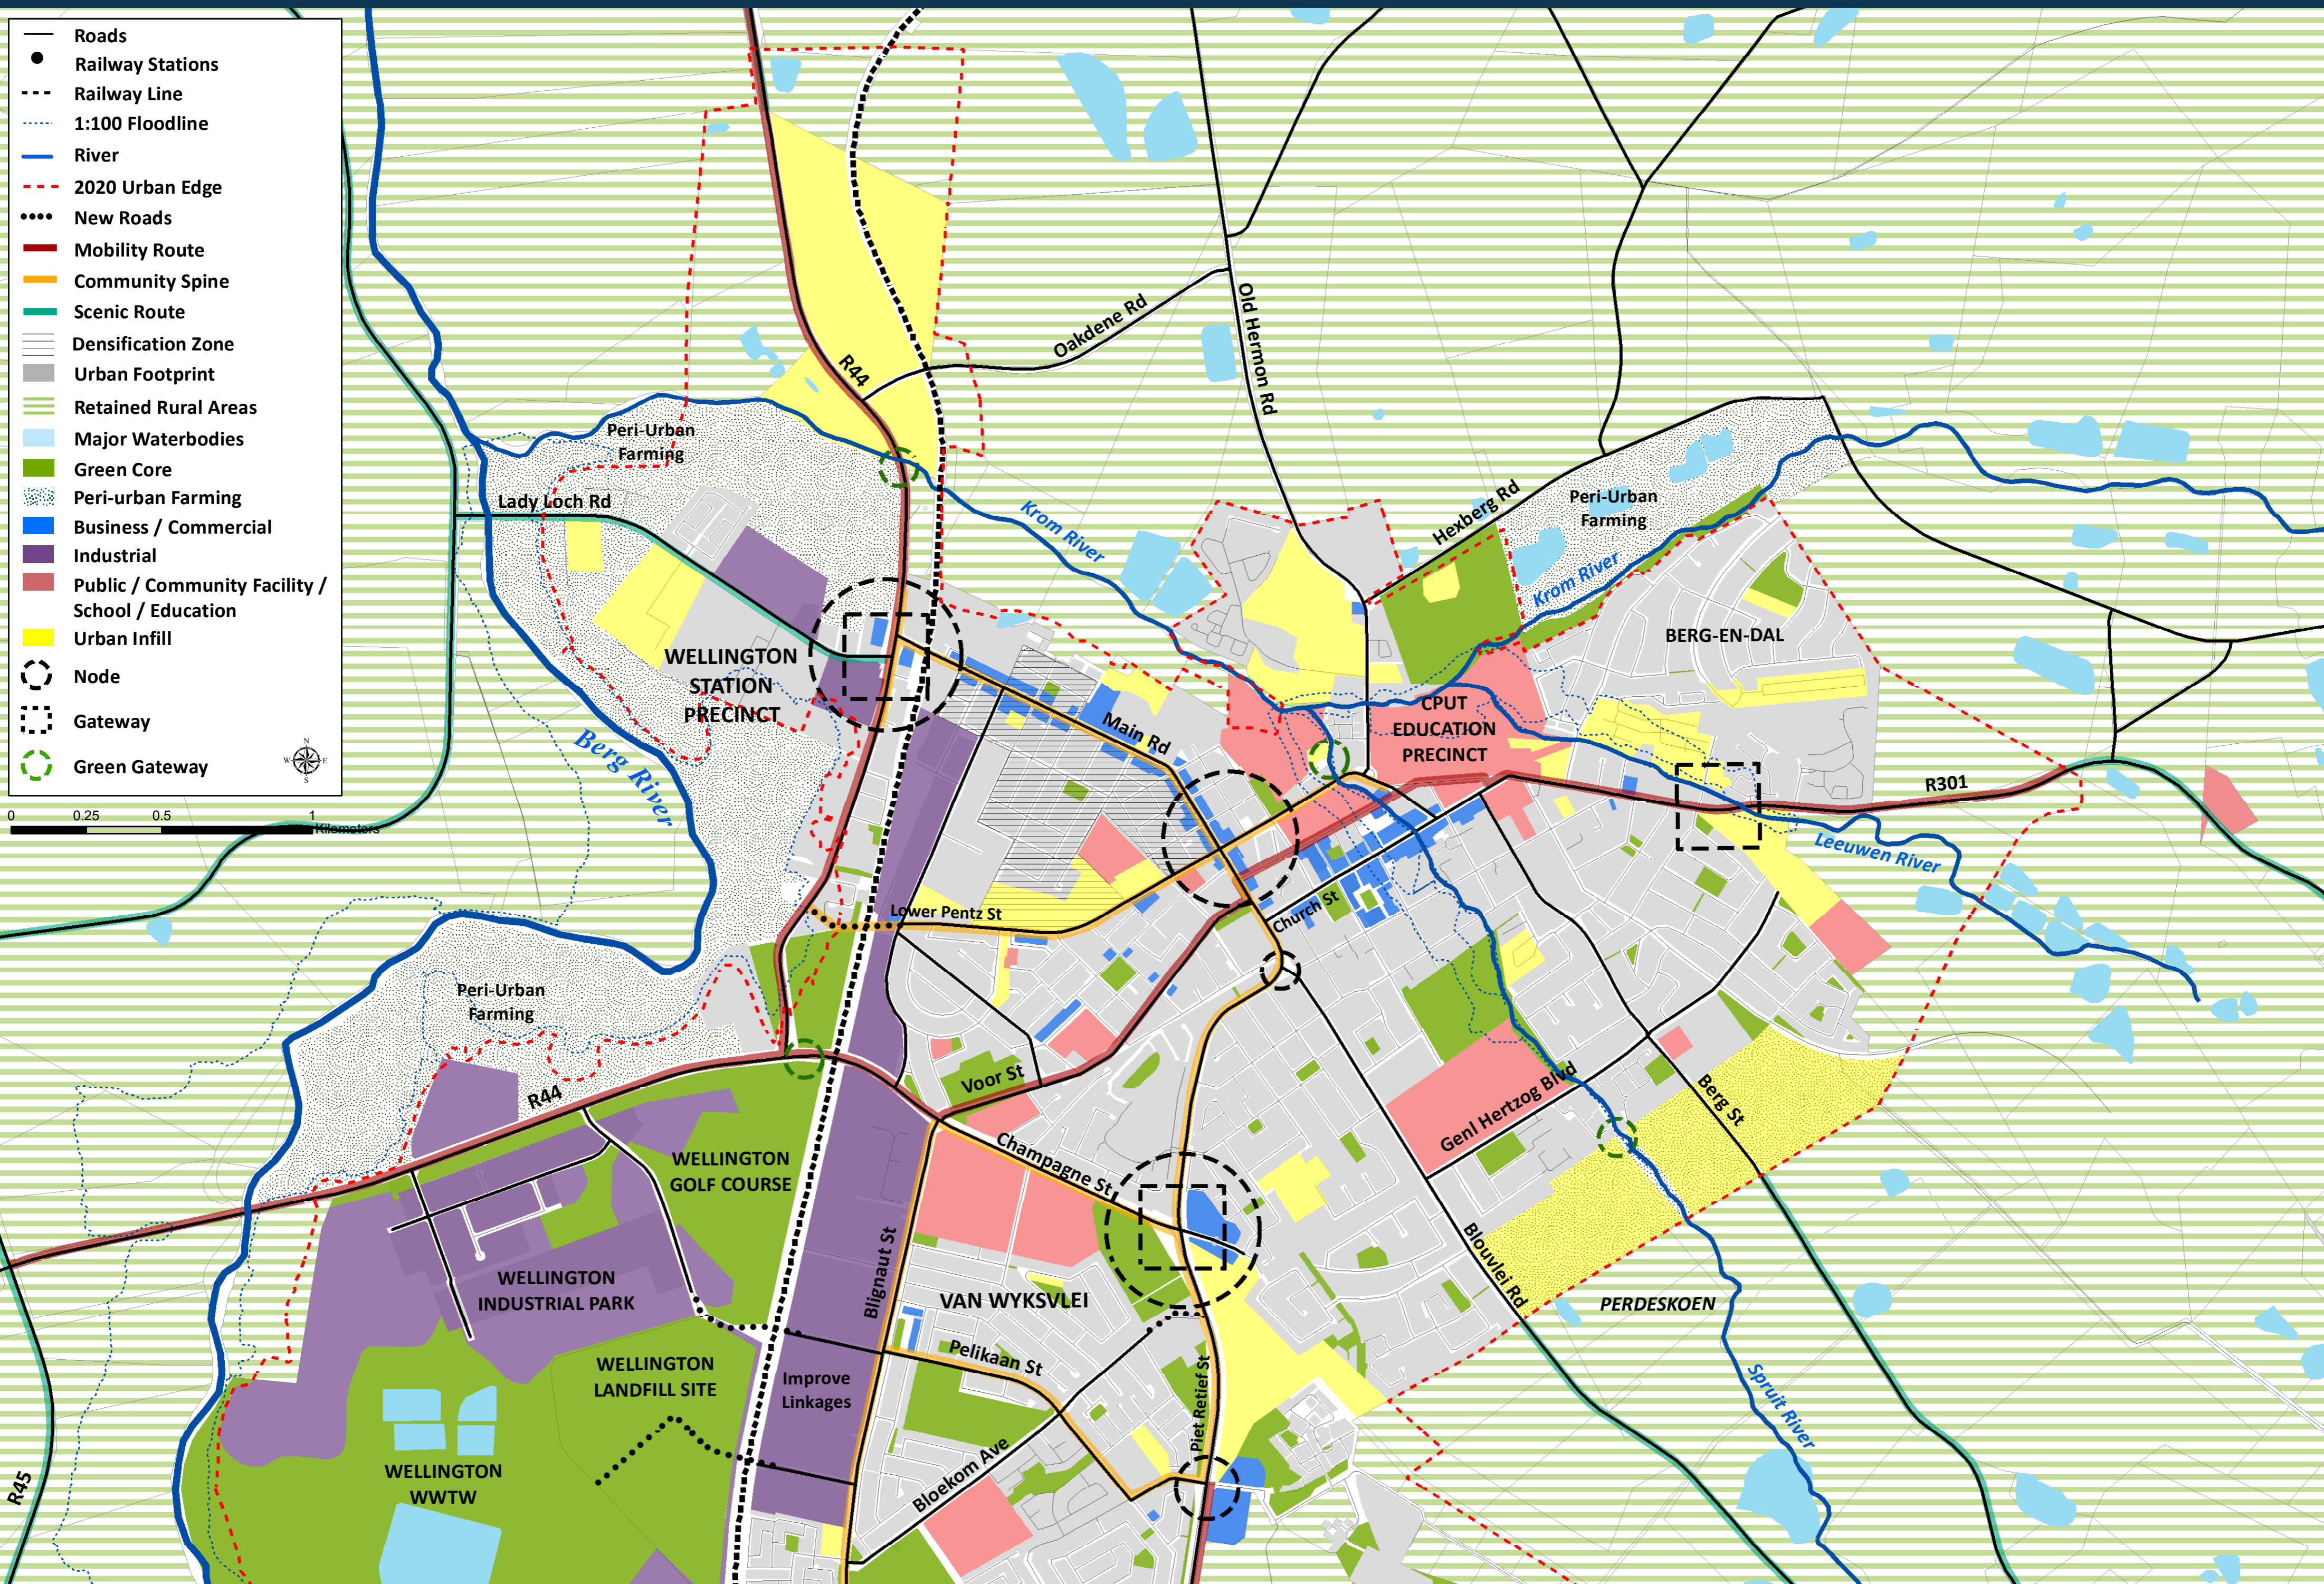

# FA3 WELLINGTON NORTH: SPATIAL FRAMEWORK

- Roads
- Railway Stations
- - - Railway Line
- ⋯ 1:100 Floodline
- River
- - - 2020 Urban Edge
- ⋯ New Roads
- Mobility Route
- Community Spine
- Scenic Route
- Density Zone
- Urban Footprint
- Retained Rural Areas
- Major Waterbodies
- Green Core
- Peri-urban Farming
- Business / Commercial
- Industrial
- Public / Community Facility / School / Education
- Urban Infill
- Node
- Gateway
- Green Gateway